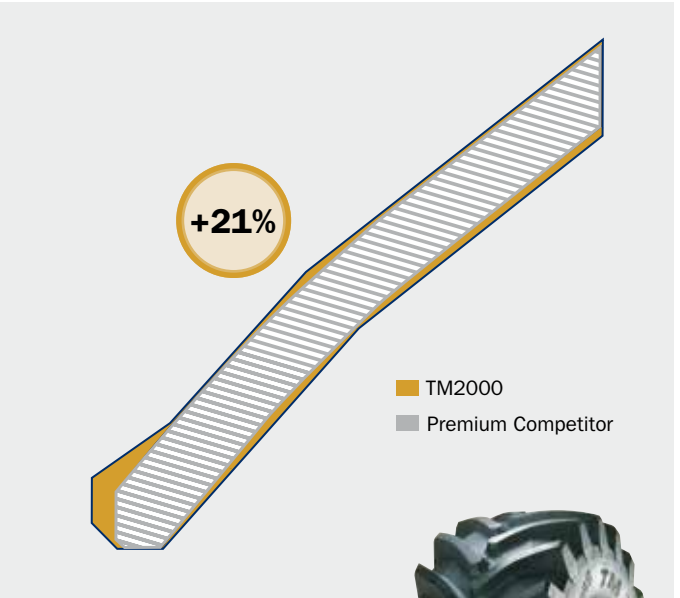

TM2000. Enrich your farming.

TM2000

Radial tire for harvesting machines, result of the most advanced technology of Trelleborg experience in agricultural tires.

High load capacity assured by a strong carcass and by a large lug width.

Robust radial construction for the maximum reliability in all working condition.

SIZE	Tread Pattern	SW mm	OD mm	SLR mm	RC mm	SRI	Rim	Permitted Rims	Type	Tube
620/75R26 166A8 (23.1R26)	TM2000	633	1590	716	4850	750	DW20B		TUBELESS	
650/75R32 172A8 (24.5R32)	TM2000	662	1817	805	5495	875	DW20B		TUBELESS	24.5-32
710/75R32 177A8	TM2000	735	1850	830	5595	875	DW23B	DW21B	TUBELESS	30.5-32
800/65R32 178A8 (30.5LR32)	TM2000	800	1846	829	5595	875	DW27B	DW25B - DH27 - DW28B	TUBELESS	30.5-32
900/60R32 181A8	TM2000	890	1900	855	5765	925	DW30B	DW27B - DW28B	TUBELESS	30.5-32